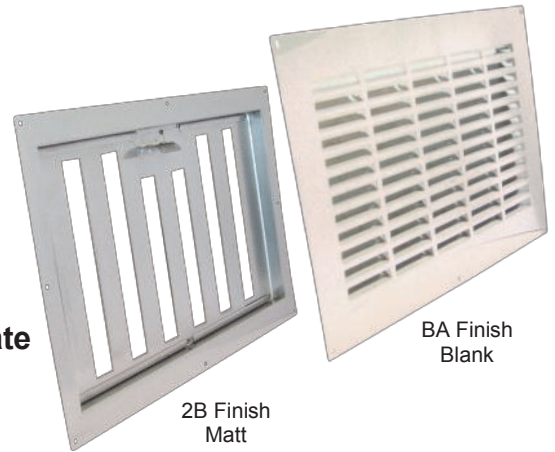

# Ventilation louvres for class B15 doors

## Dørspjeld rustfritt Stål for B15 dører - marine

- Stainless steel (AISI304- BA)
- Other material on request
- Painted on request

For door thickness - DT: 25 - 40mm

Note ! DT is limited with Thermal fuse and Open-Close function from both sides ( 35-40mm)

Det Norske  
Veritas Certificate  
no: F-19544

Art.no.	Nobbnr	Description Beskrivelse	Air inlet Luftareal	Out.dim. Utv.dim	Cutout dim. Utskjæringsmål
100390	22213995	Matched set			
100391	22214118	Grill with damper	100 cm <sup>2</sup>	330 x 160mm	300 x 125mm
100392	22214126	Grill - not open/close			
100400	22214001	Matched set			
100401	22214068	Grill with damper	150 cm <sup>2</sup>	330 x 210mm	300 x 175mm
100402	22214134	Grill - not open/close			
100410	22214019	Matched set			
100411	22214076	Grill with damper	200 cm <sup>2</sup>	440 x 210mm	410 x 175mm
100412	22214142	Grill - not open/close			
100420	22214027	Matched set			
100421	22214084	Grill with damper	300 cm <sup>2</sup>	550 x 235mm	520 x 200mm
100422	22214159	Grill - not open/close			
100430	22214035	Matched set			
100431	22214092	Grill with damper	400 cm <sup>2</sup>	550 x 285mm	520 x 250mm
100432	22214167	Grill - not open/close			
100440	22214043	Matched set			
100441	22214100	Grill with damper	500 cm <sup>2</sup>	550 x 350mm	520 x 315mm
100442	22214175	Grill - not open/close			
100470 - for all dimensions	22214050	Above supplied with thermal fuse closing damper at 70-73°C (158-163°F) Additional for all dimensions			

Matched set = Komplet sett, 2 rister + stengbar del (Two grilles + damper)

Grill with damper = Rist + Stengbar del Grill - not open/close = Rist - ikke stengbar

Thermal fuse closing at 70-73°C = Smeltesikring for automatisk stengning ved 70-73°C